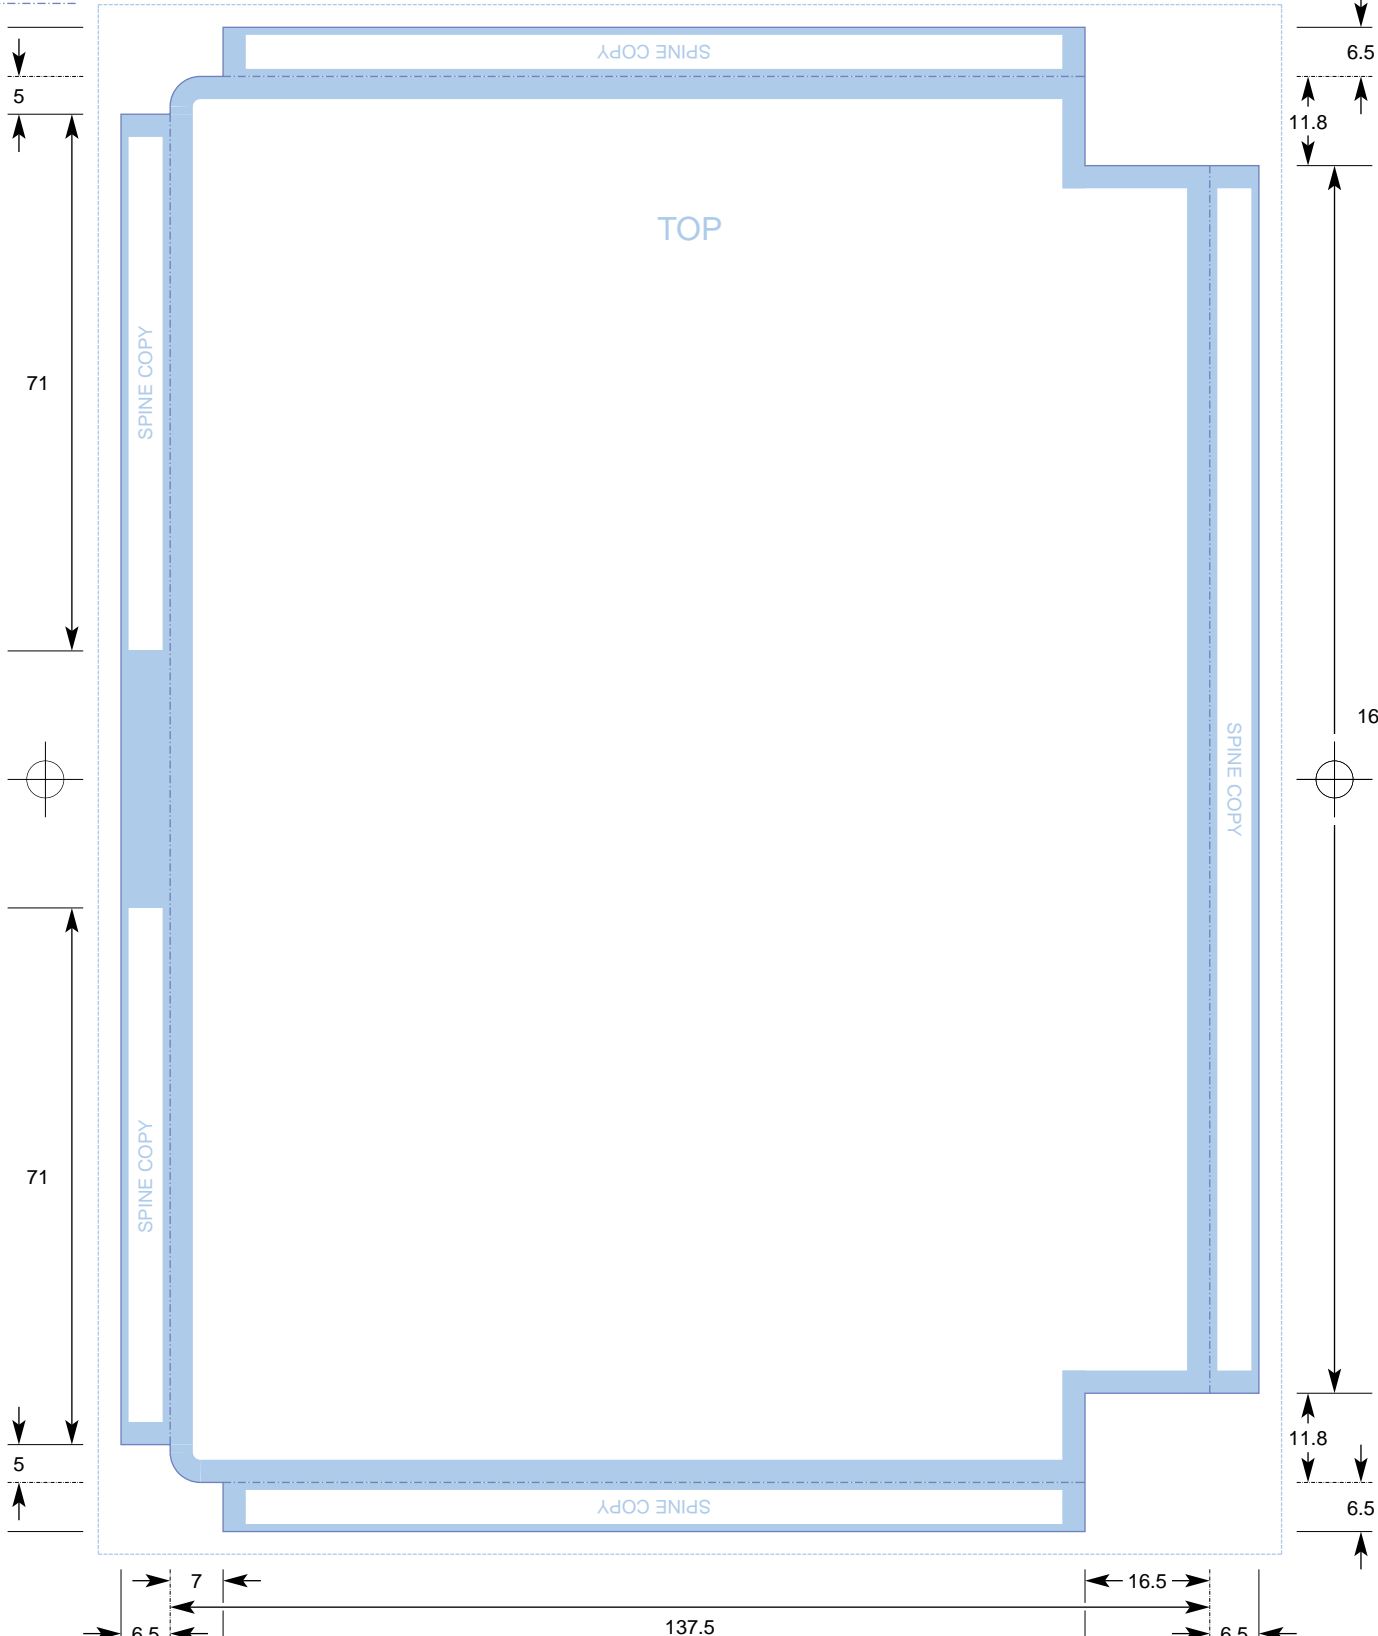

CTP Template: DVD\_INL9  
DVD Super Jewel Box NH King Bottom Inlay

COLOURS  
CYAN  
MAGENTA  
YELLOW  
BLACK

- Key:
- No text area
- Bleed
- Trim
- Fold

Customer  
Catalogue No.  
Job Title

**PLEASE NOTE** THIS TEMPLATE HAS BEEN CREATED USING SPECIFIC CO-ORDINATES REQUIRED FOR COMPUTER TO PLATE IMAGING AND IS NOT TO BE ALTERED, MOVED OR THE DOCUMENT SIZE CHANGED. ALL DIMENSIONS ARE IN MILLIMETRES. BLEED ALLOWANCE OF 3MM ON TRIMMED EDGES