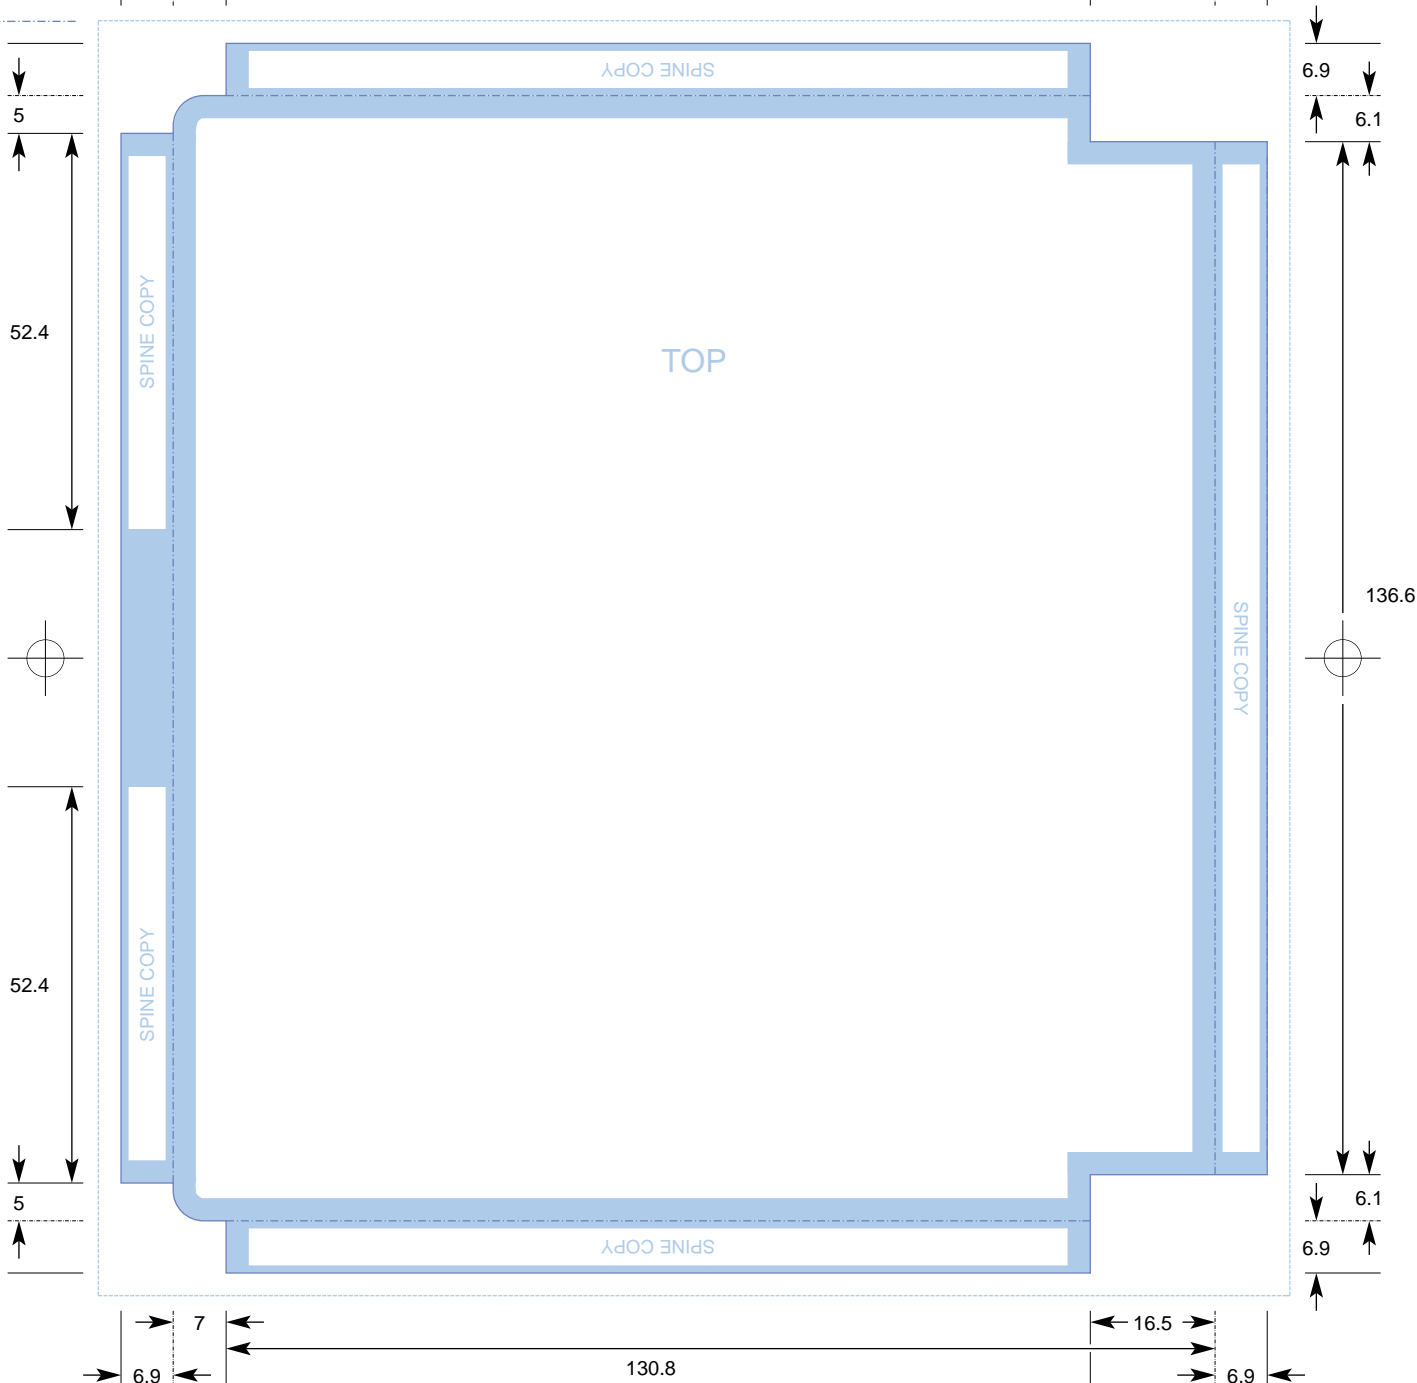

CTP Template: DVD_INL7
DVD Super Jewel Box Plus Bottom Inlay

COLOURS
CYAN
MAGENTA
YELLOW
BLACK

Key:

- No text area
- Bleed
- Trim
- Fold

Customer
Catalogue No.
Job Title

PLEASE NOTE THIS TEMPLATE HAS BEEN CREATED USING SPECIFIC CO-ORDINATES REQUIRED FOR COMPUTER TO PLATE IMAGING AND IS NOT TO BE ALTERED, MOVED OR THE DOCUMENT SIZE CHANGED. ALL DIMENSIONS ARE IN MILLIMETRES. BLEED ALLOWANCE OF 3MM ON TRIMMED EDGES