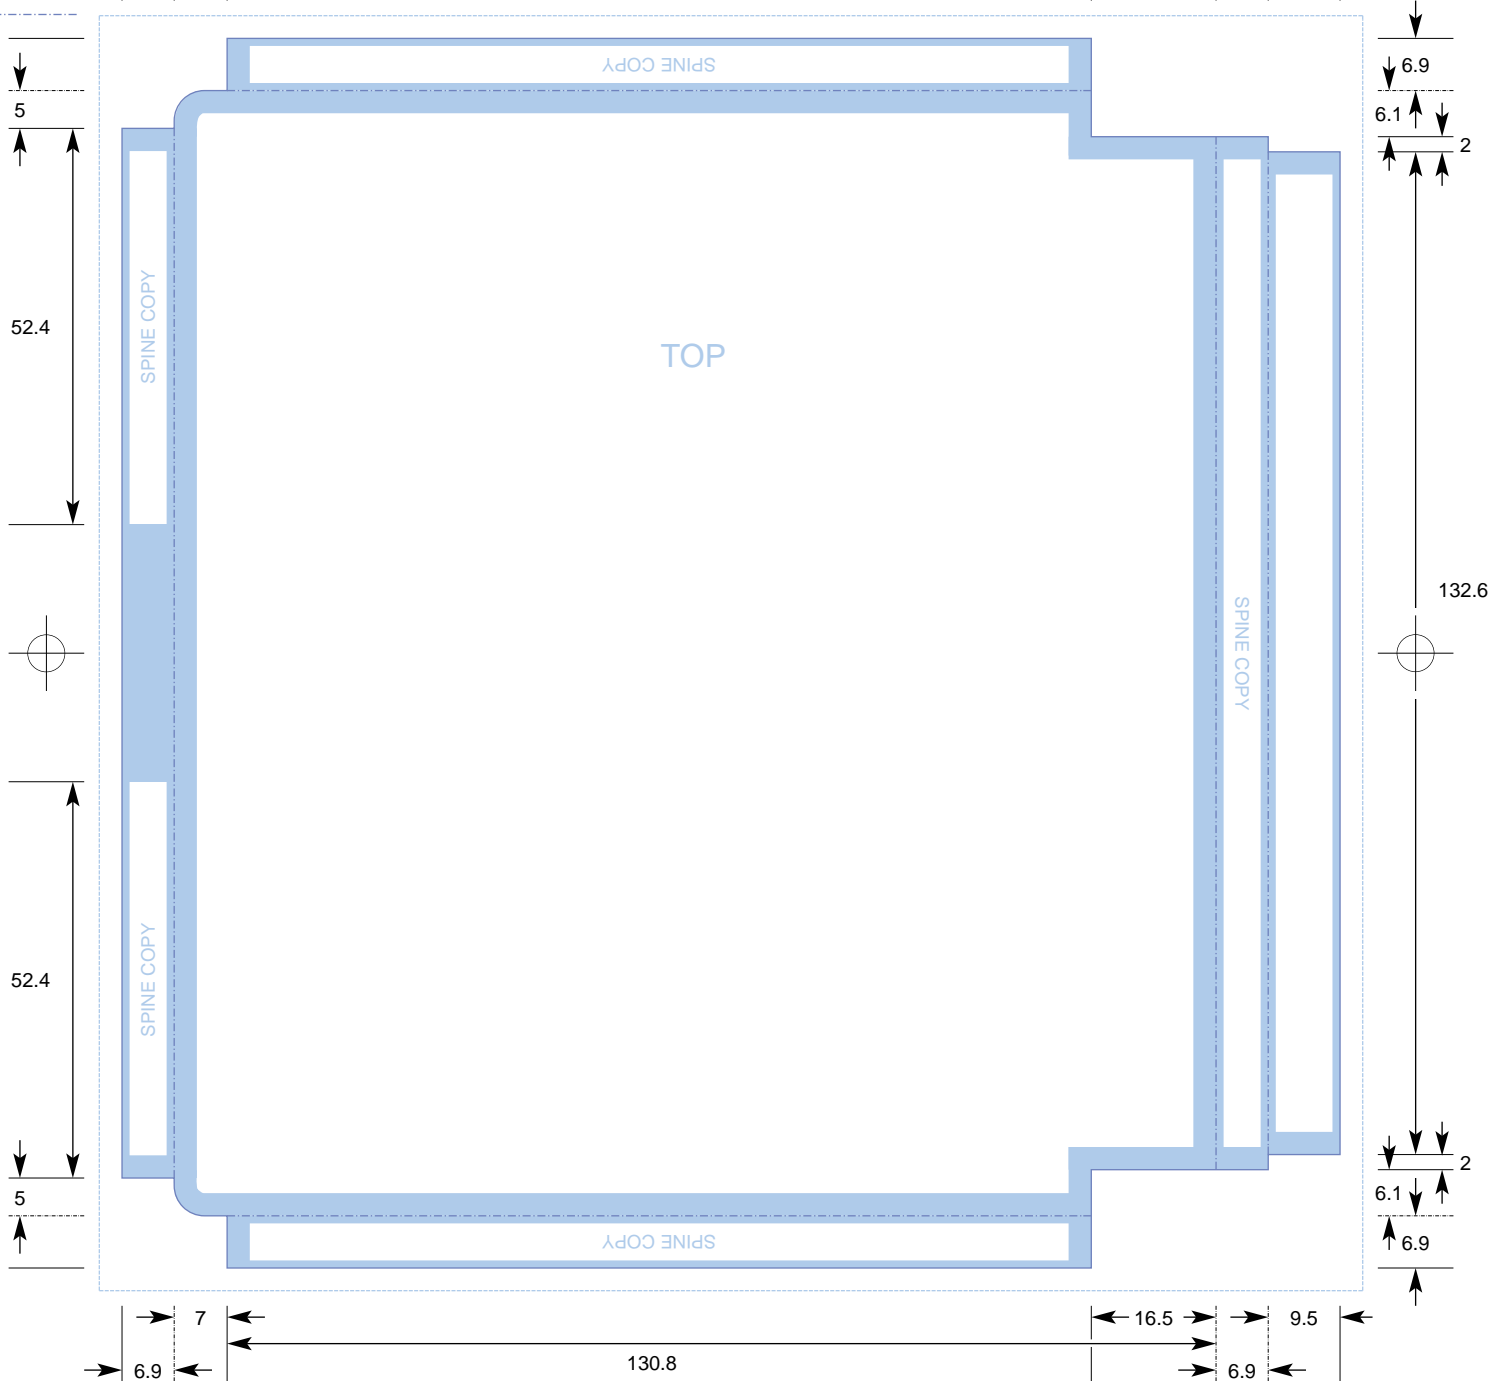

**CTP Template: DVD\_INL5**  
**DVD Super Jewel Box Plus with flap Bottom Inlay**

**COLOURS**  
 CYAN  
 MAGENTA  
 YELLOW  
 BLACK

Key:

- No text area
- Bleed
- Trim
- Fold

Customer  
 Catalogue No.  
 Job Title

**PLEASE NOTE THIS TEMPLATE HAS BEEN CREATED USING SPECIFIC CO-ORDINATES REQUIRED FOR COMPUTER TO PLATE IMAGING AND IS NOT TO BE ALTERED, MOVED OR THE DOCUMENT SIZE CHANGED. ALL DIMENSIONS ARE IN MILLIMETRES. BLEED ALLOWANCE OF 3MM ON TRIMMED EDGES**