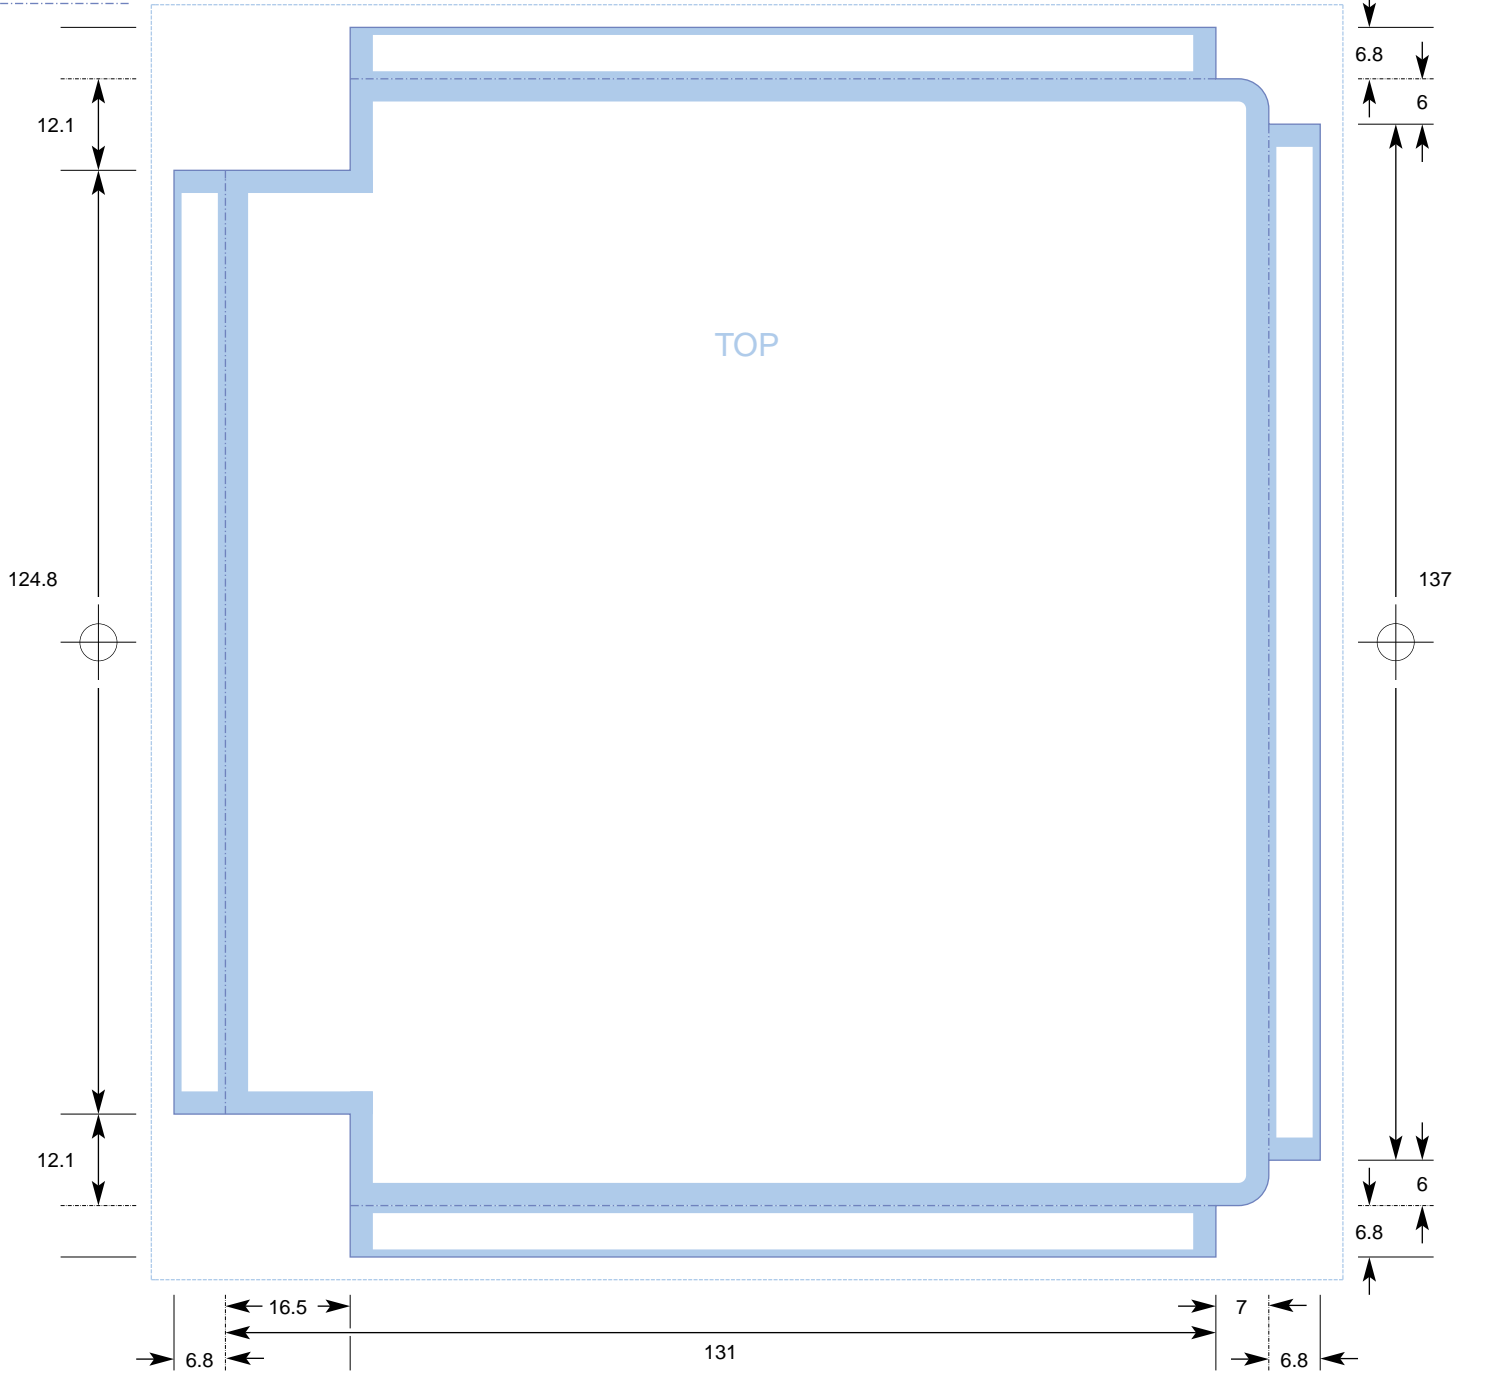

COLOURS
CYAN
MAGENTA
YELLOW
BLACK

Key:
No text area
Bleed
Trim
Fold

CTP Template: DVD_INL12
DVD Super Jewel Box NH Plus Bottom Inside Inlay
Customer
Catalogue No.
Job Title

PLEASE NOTE THIS TEMPLATE HAS BEEN CREATED USING SPECIFIC CO-ORDINATES REQUIRED FOR COMPUTER TO PLATE IMAGING AND IS NOT TO BE ALTERED, MOVED OR THE DOCUMENT SIZE CHANGED. ALL DIMENSIONS ARE IN MILLIMETRES. BLEED ALLOWANCE OF 3MM ON TRIMMED EDGES