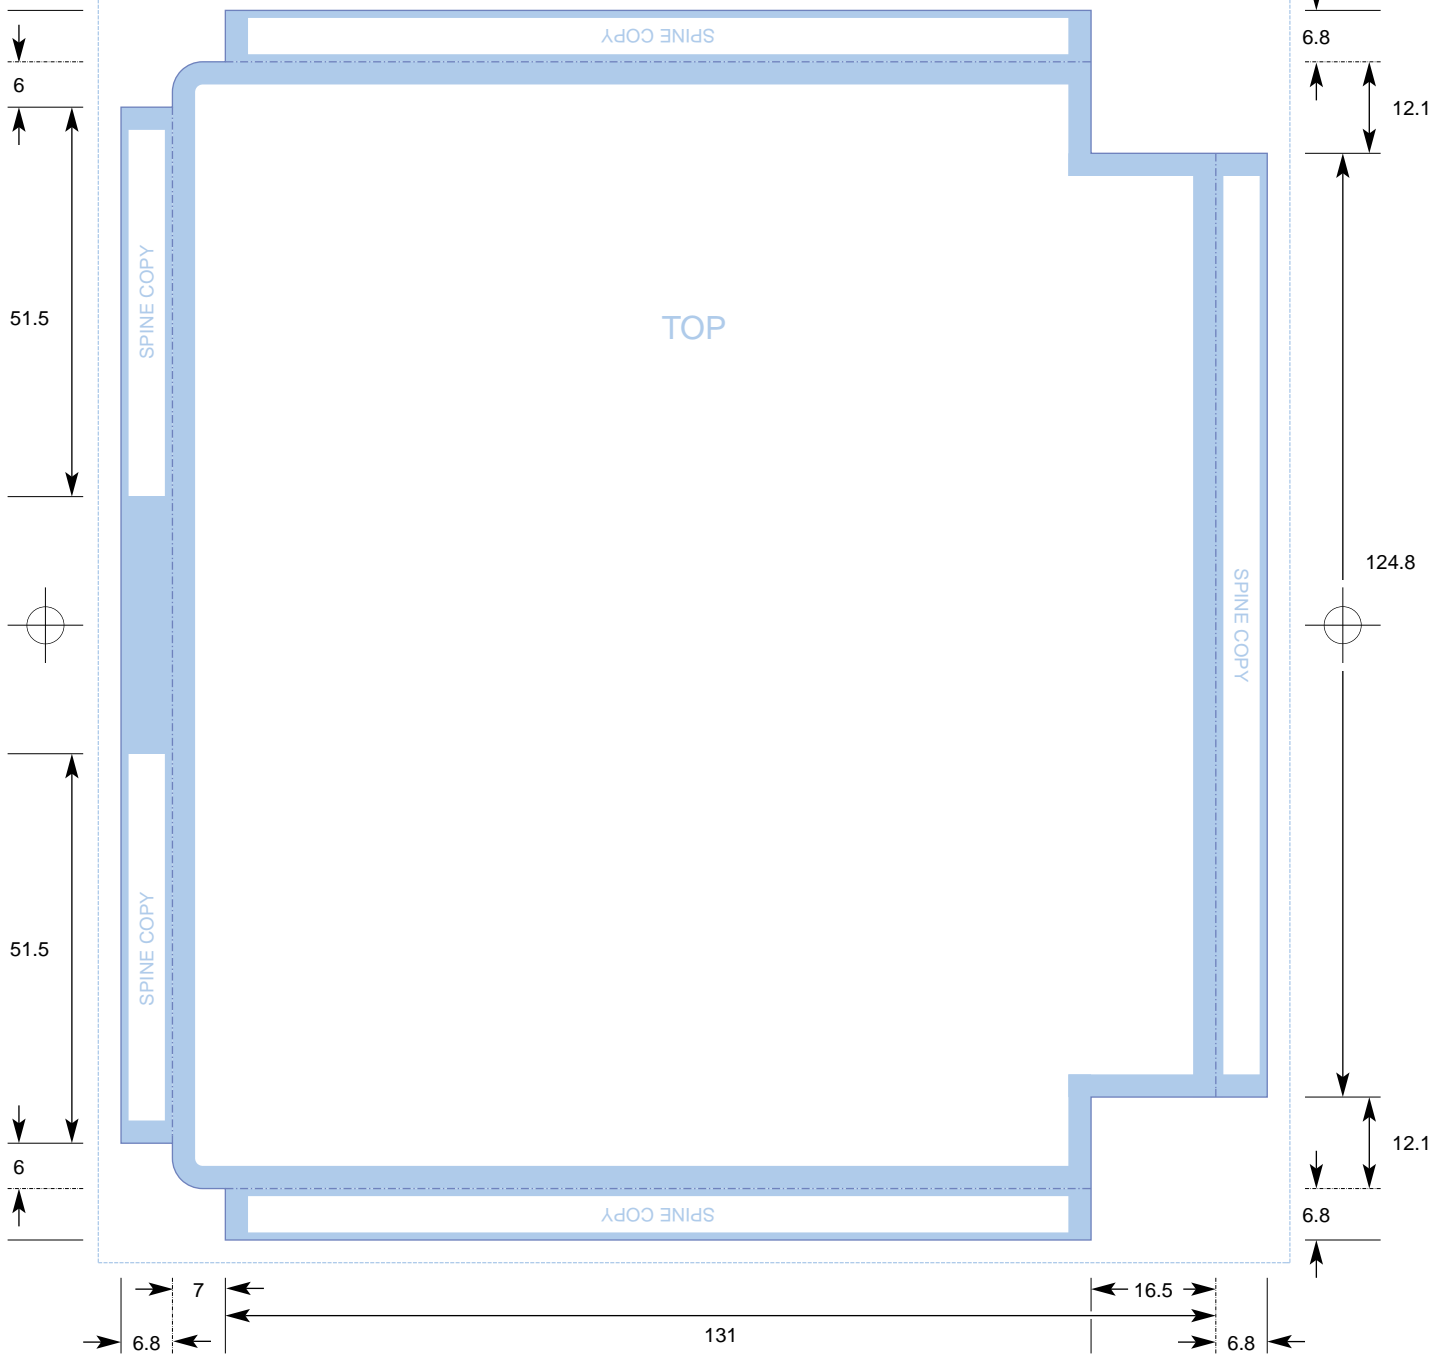

CTP Template: DVD_INL11
DVD Super Jewel Box NH Plus Bottom Inlay

COLOURS
CYAN
MAGENTA
YELLOW
BLACK

- Key:
- No text area
- Bleed
- Trim
- Fold

Customer
Catalogue No.
Job Title

PLEASE NOTE THIS TEMPLATE HAS BEEN CREATED USING SPECIFIC CO-ORDINATES REQUIRED FOR COMPUTER TO PLATE IMAGING AND IS NOT TO BE ALTERED, MOVED OR THE DOCUMENT SIZE CHANGED. ALL DIMENSIONS ARE IN MILLIMETRES. BLEED ALLOWANCE OF 3MM ON TRIMMED EDGES