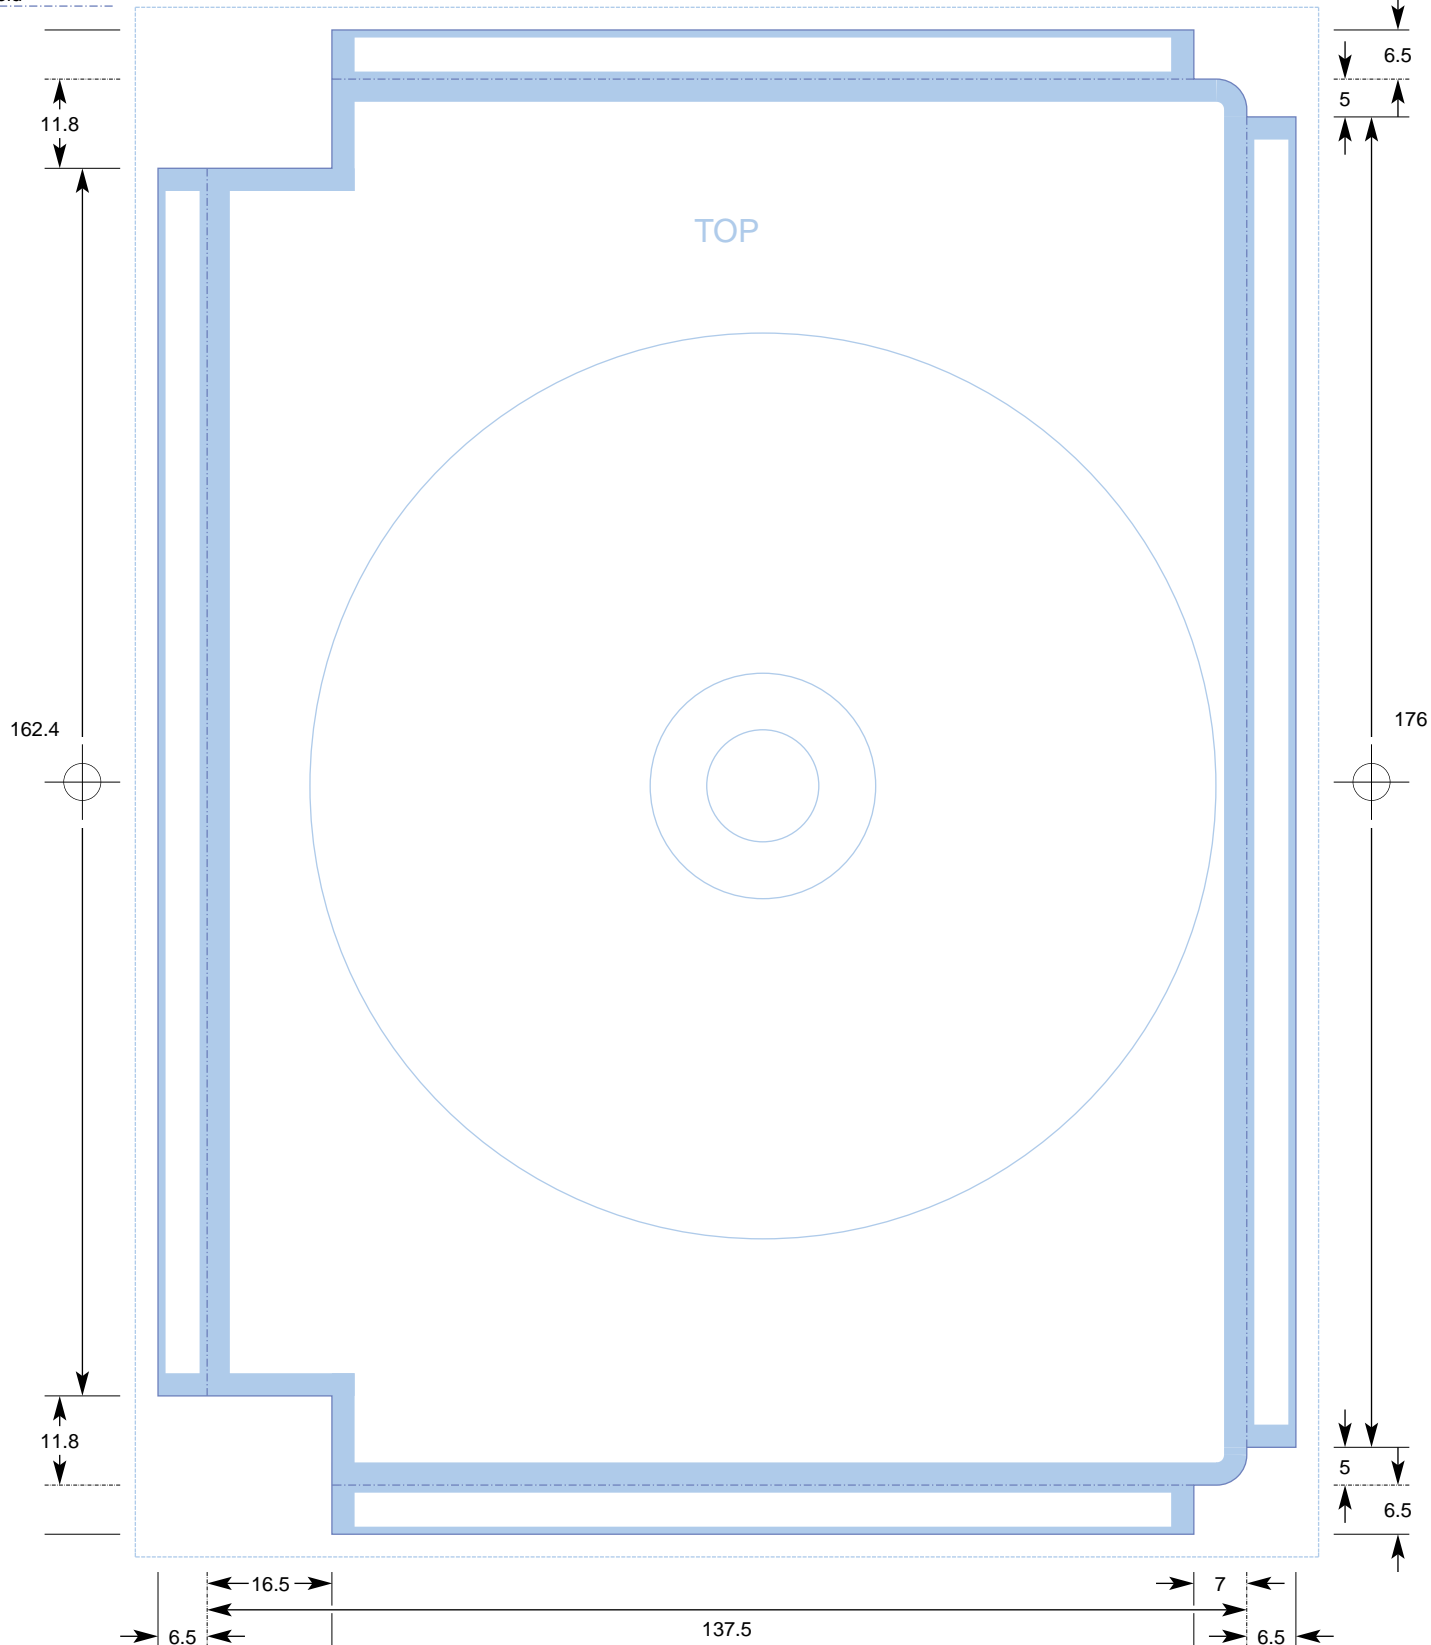

Key:

No text area

Bleed

Trim

Fold

CTP Template: DVD_INL10
DVD Super Jewel Box NH King Bottom Inside Inlay

Customer

Catalogue No.

Job Title

COLOURS

CYAN

MAGENTA

YELLOW

BLACK

PLEASE NOTE THIS TEMPLATE HAS BEEN CREATED USING SPECIFIC CO-ORDINATES REQUIRED FOR COMPUTER TO PLATE IMAGING AND IS NOT TO BE ALTERED, MOVED OR THE DOCUMENT SIZE CHANGED.

ALL DIMENSIONS ARE IN MILLIMETRES. BLEED ALLOWANCE OF 3MM ON TRIMMED EDGES