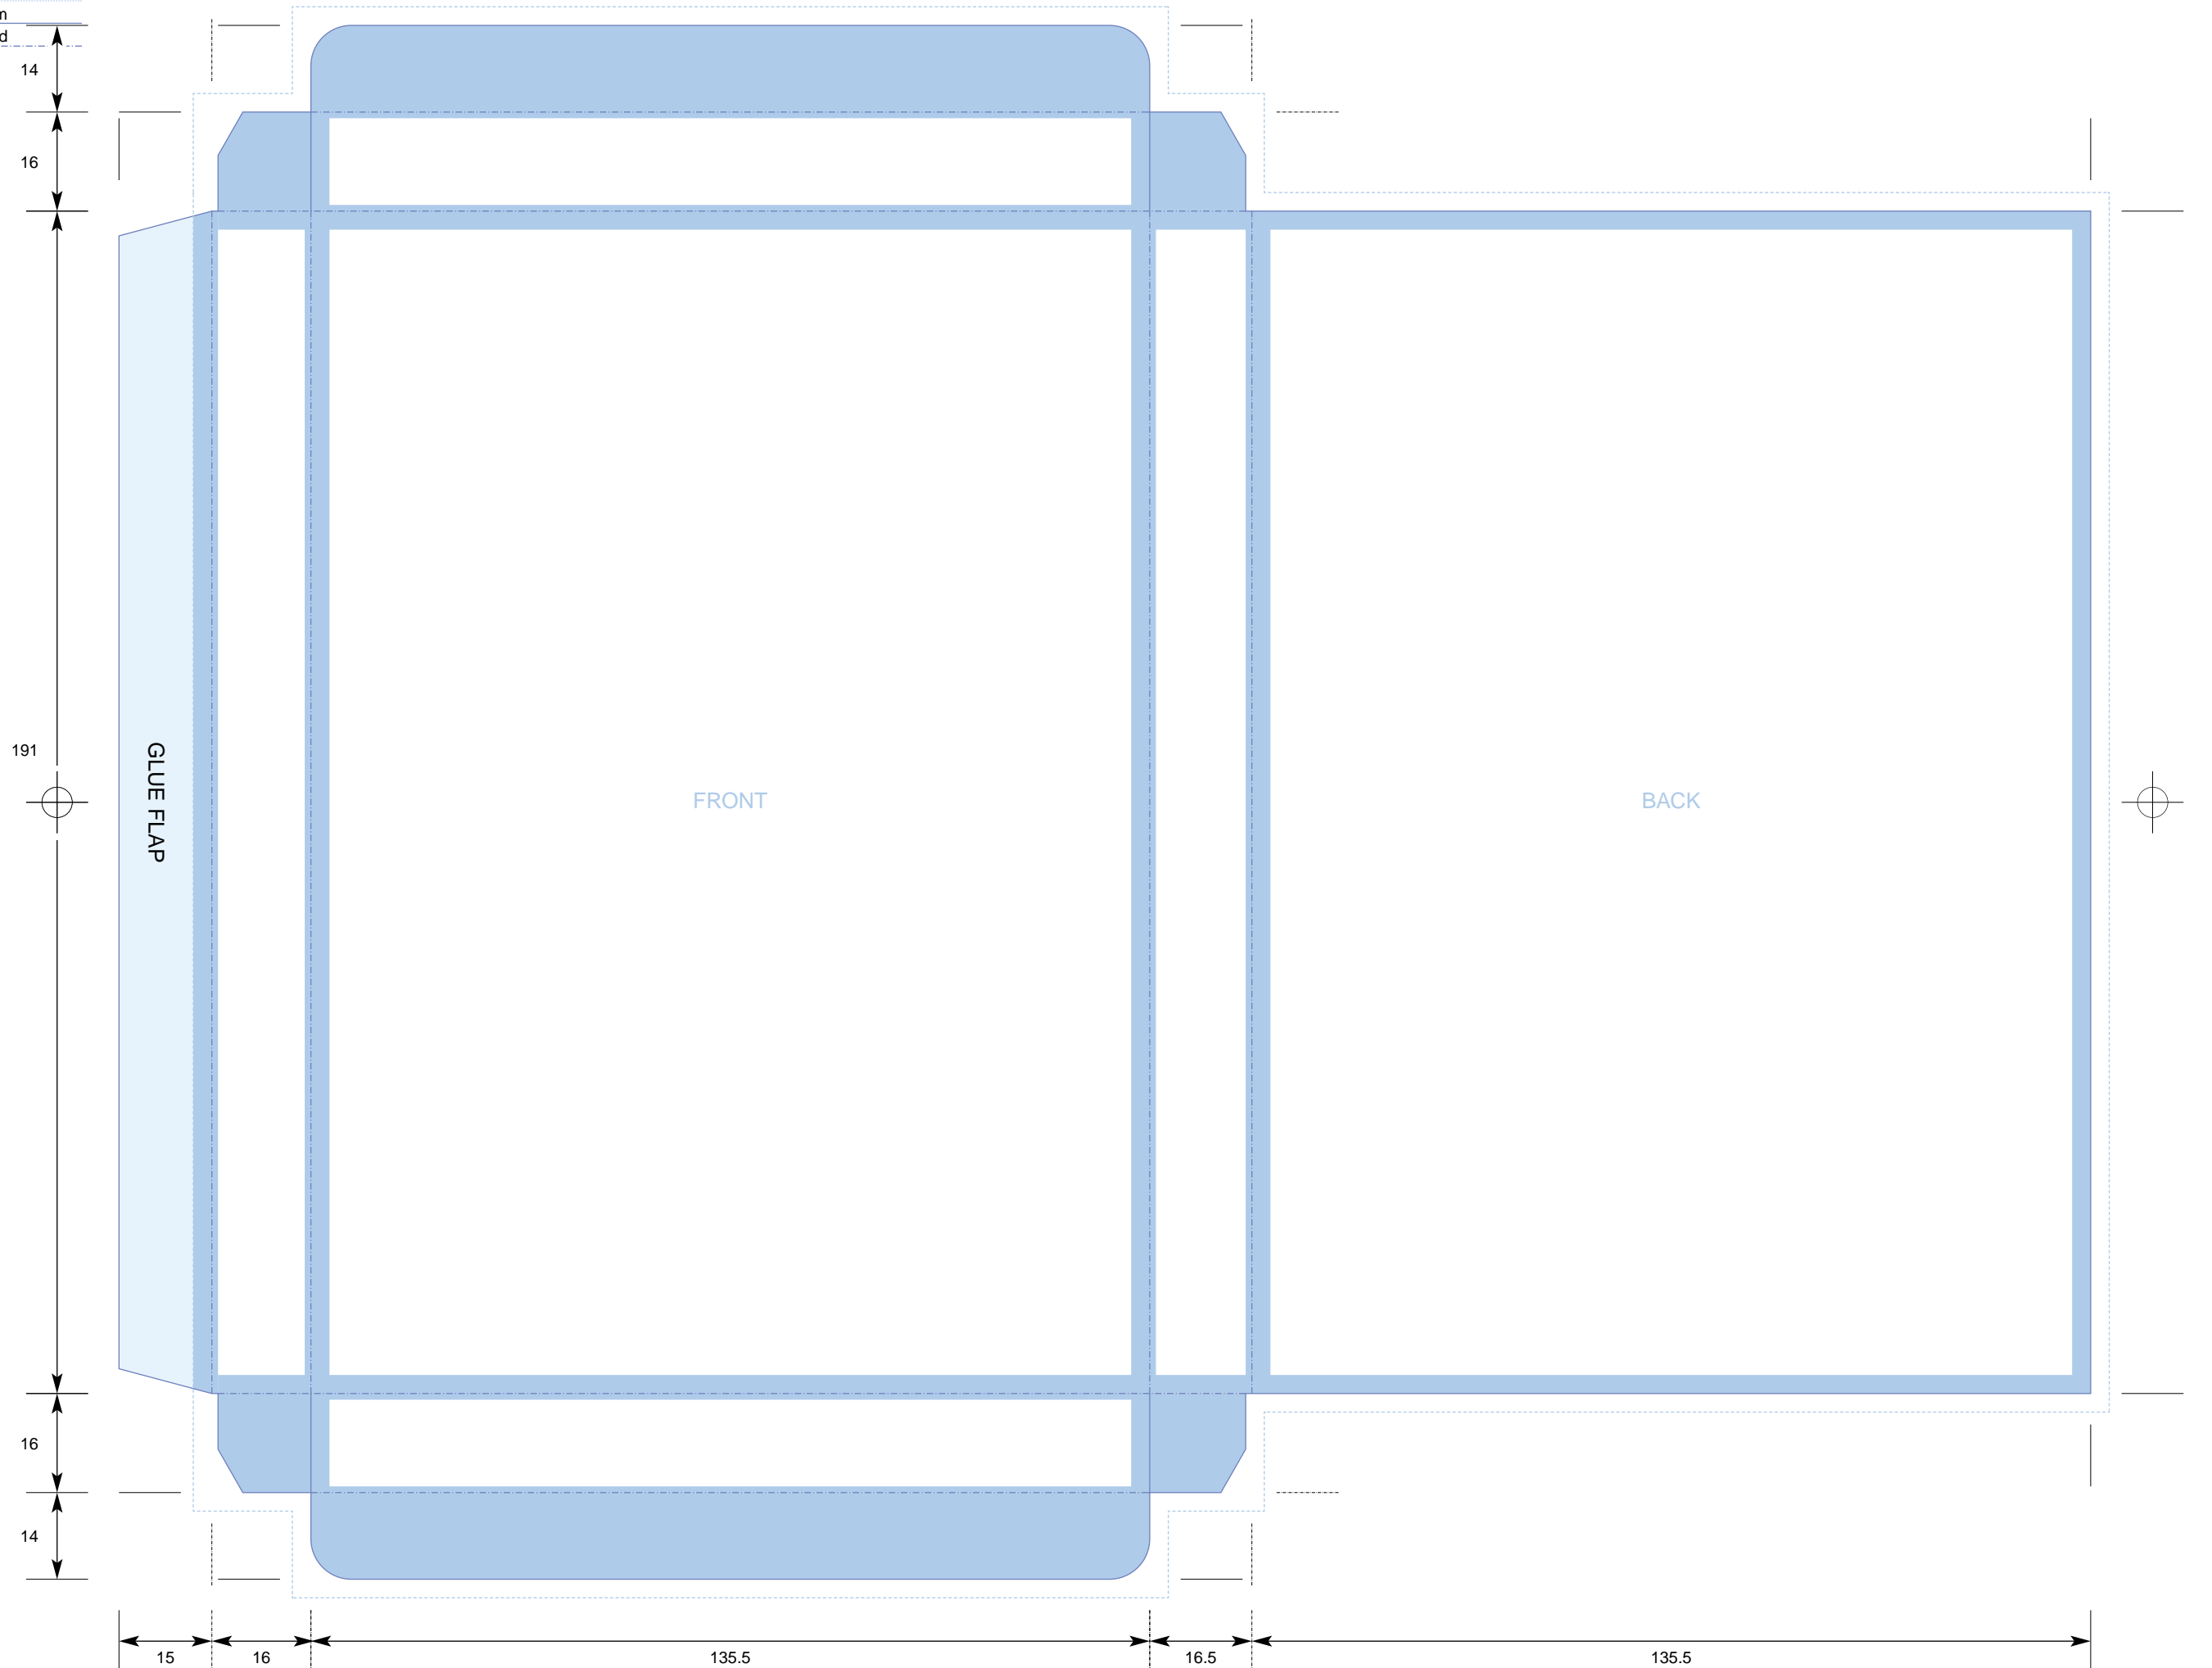

Key:
No text area
No print area
Bleed
Trim
Fold

CTP Template: DVD_SLP7
DVD Slipcase with two tuck-in flaps (top/bottom opening) to hold 1 DVD
Customer
Catalogue No.
Job Title

COLOURS
CYAN
MAGENTA
YELLOW
BLACK

GLUE FLAP

FRONT

BACK

PLEASE NOTE THIS TEMPLATE HAS BEEN CREATED USING SPECIFIC CO-ORDINATES REQUIRED FOR COMPUTER TO PLATE IMAGING AND IS NOT TO BE ALTERED, MOVED OR THE DOCUMENT SIZE CHANGED. ALL DIMENSIONS ARE IN MILLIMETRES. BLEED ALLOWANCE OF 3MM ON TRIMMED EDGES