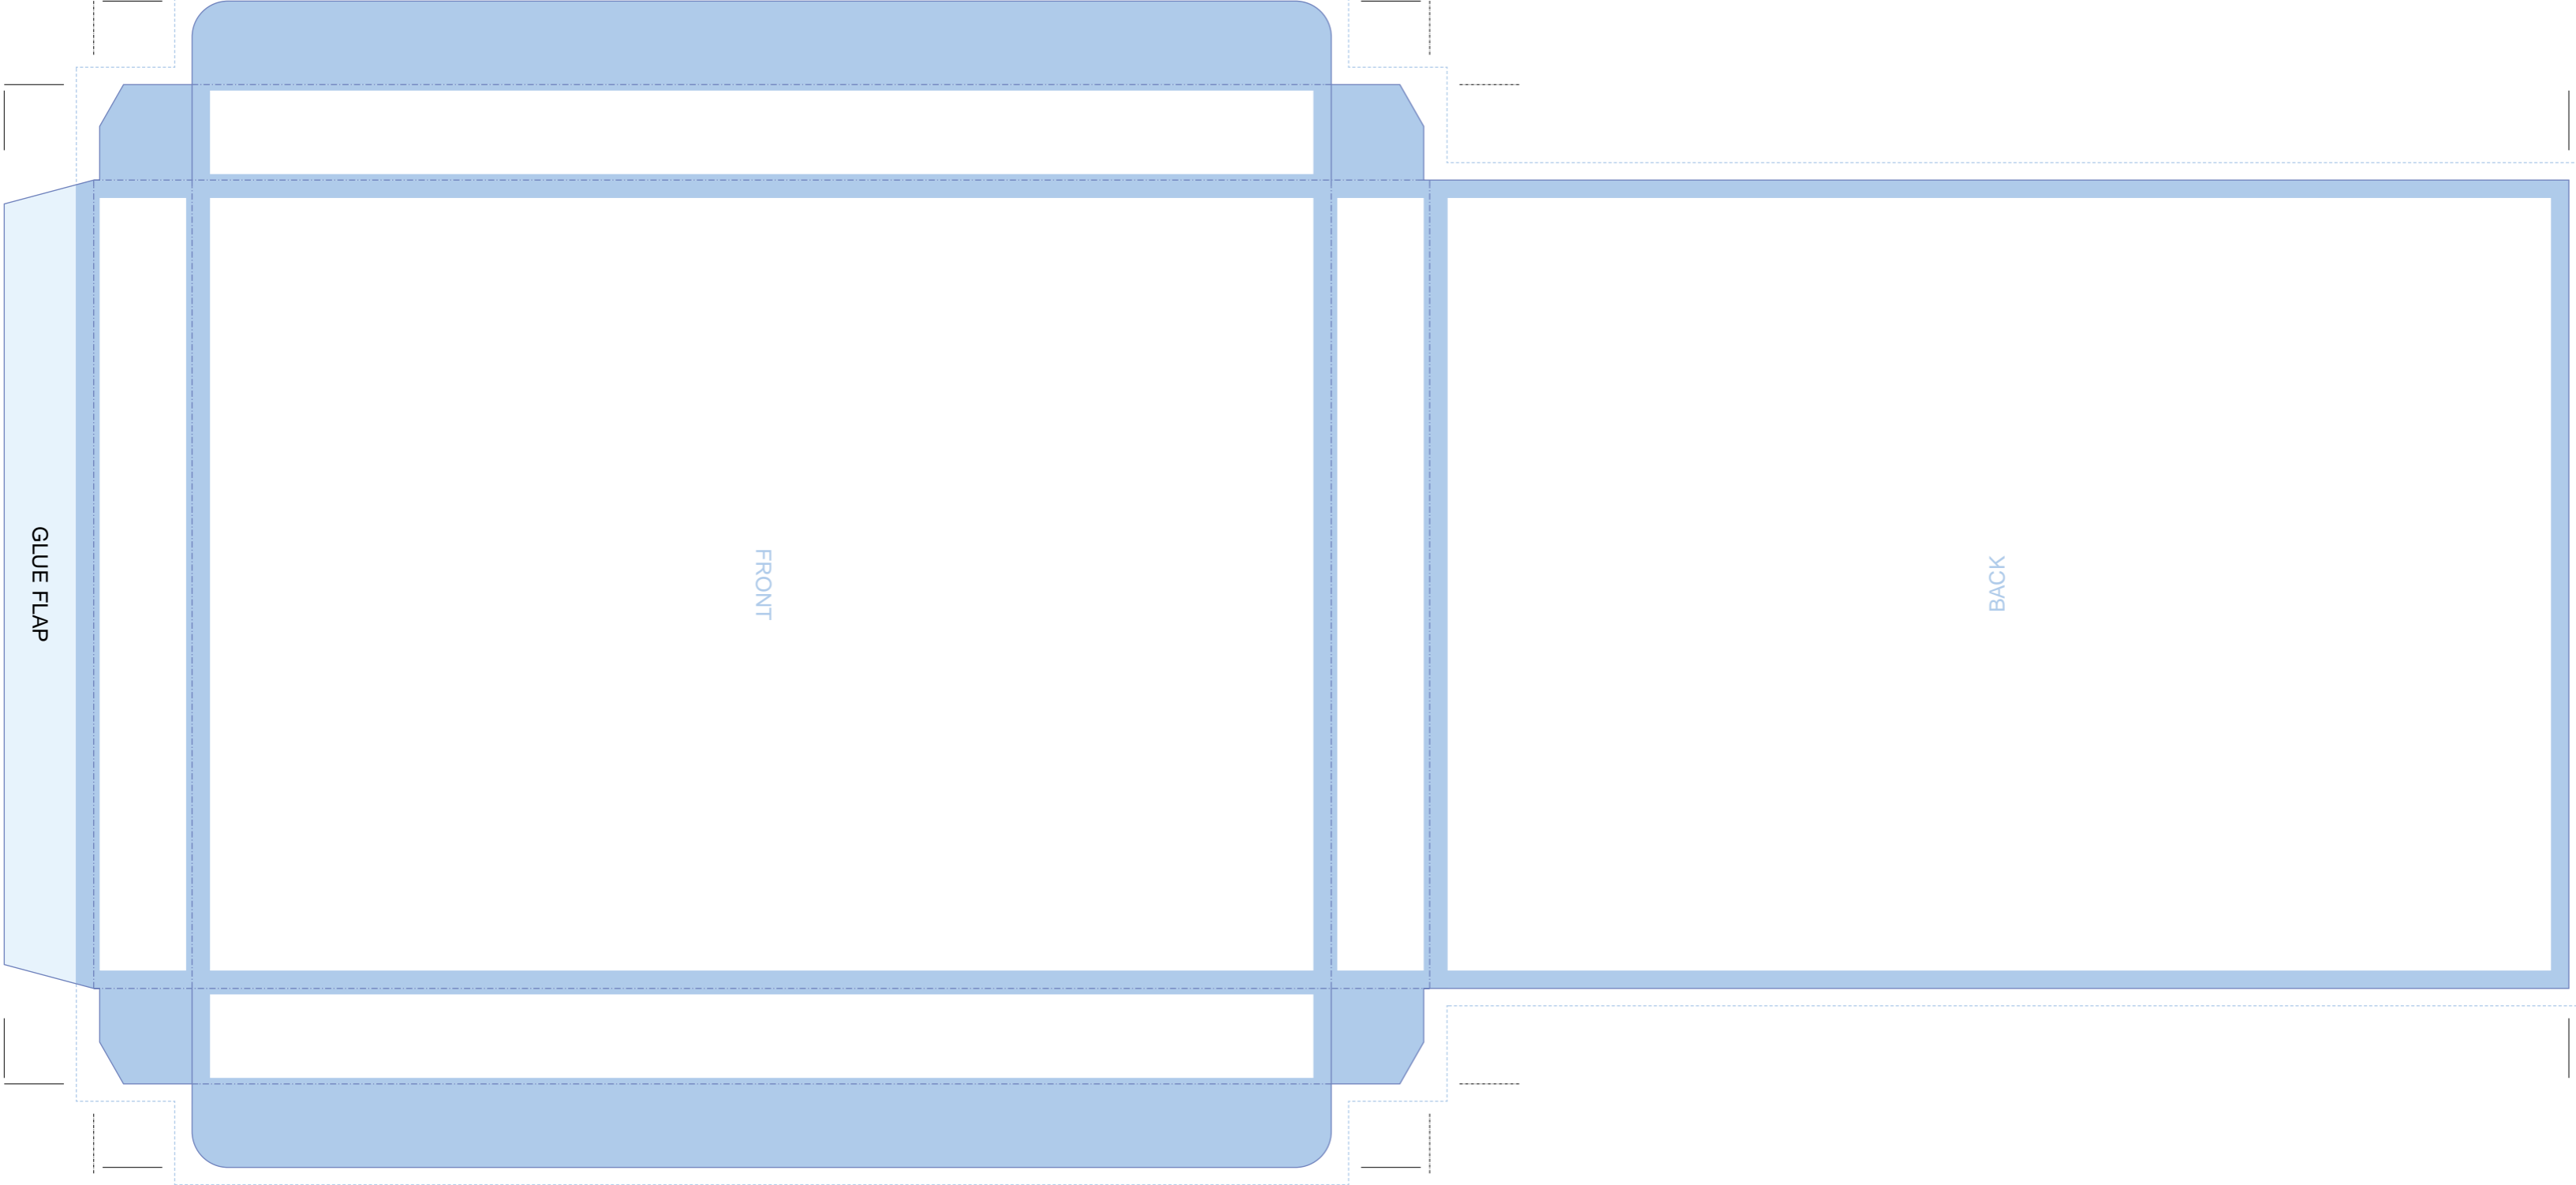

Key:  
 No text area  
 No print area  
 Bleed  
 Trim  
 Fold

CTP Template: DVD\_SLP6  
 DVD Slipcase with two tuck-in flaps to hold 1 DVD  
 Customer  
 Catalogue No.  
 Job Title

COLOURS  
 CYAN  
 MAGENTA  
 YELLOW  
 BLACK

14  
 16  
 135.5  
 16  
 14

GLUE FLAP

FRONT

BACK

15 16.5 191 16.5 191

PLEASE NOTE THIS TEMPLATE HAS BEEN CREATED USING SPECIFIC CO-ORDINATES REQUIRED FOR COMPUTER TO PLATE IMAGING AND IS NOT TO BE ALTERED, MOVED OR THE DOCUMENT SIZE CHANGED. ALL DIMENSIONS ARE IN MILLIMETRES. BLEED ALLOWANCE OF 3MM ON TRIMMED EDGES