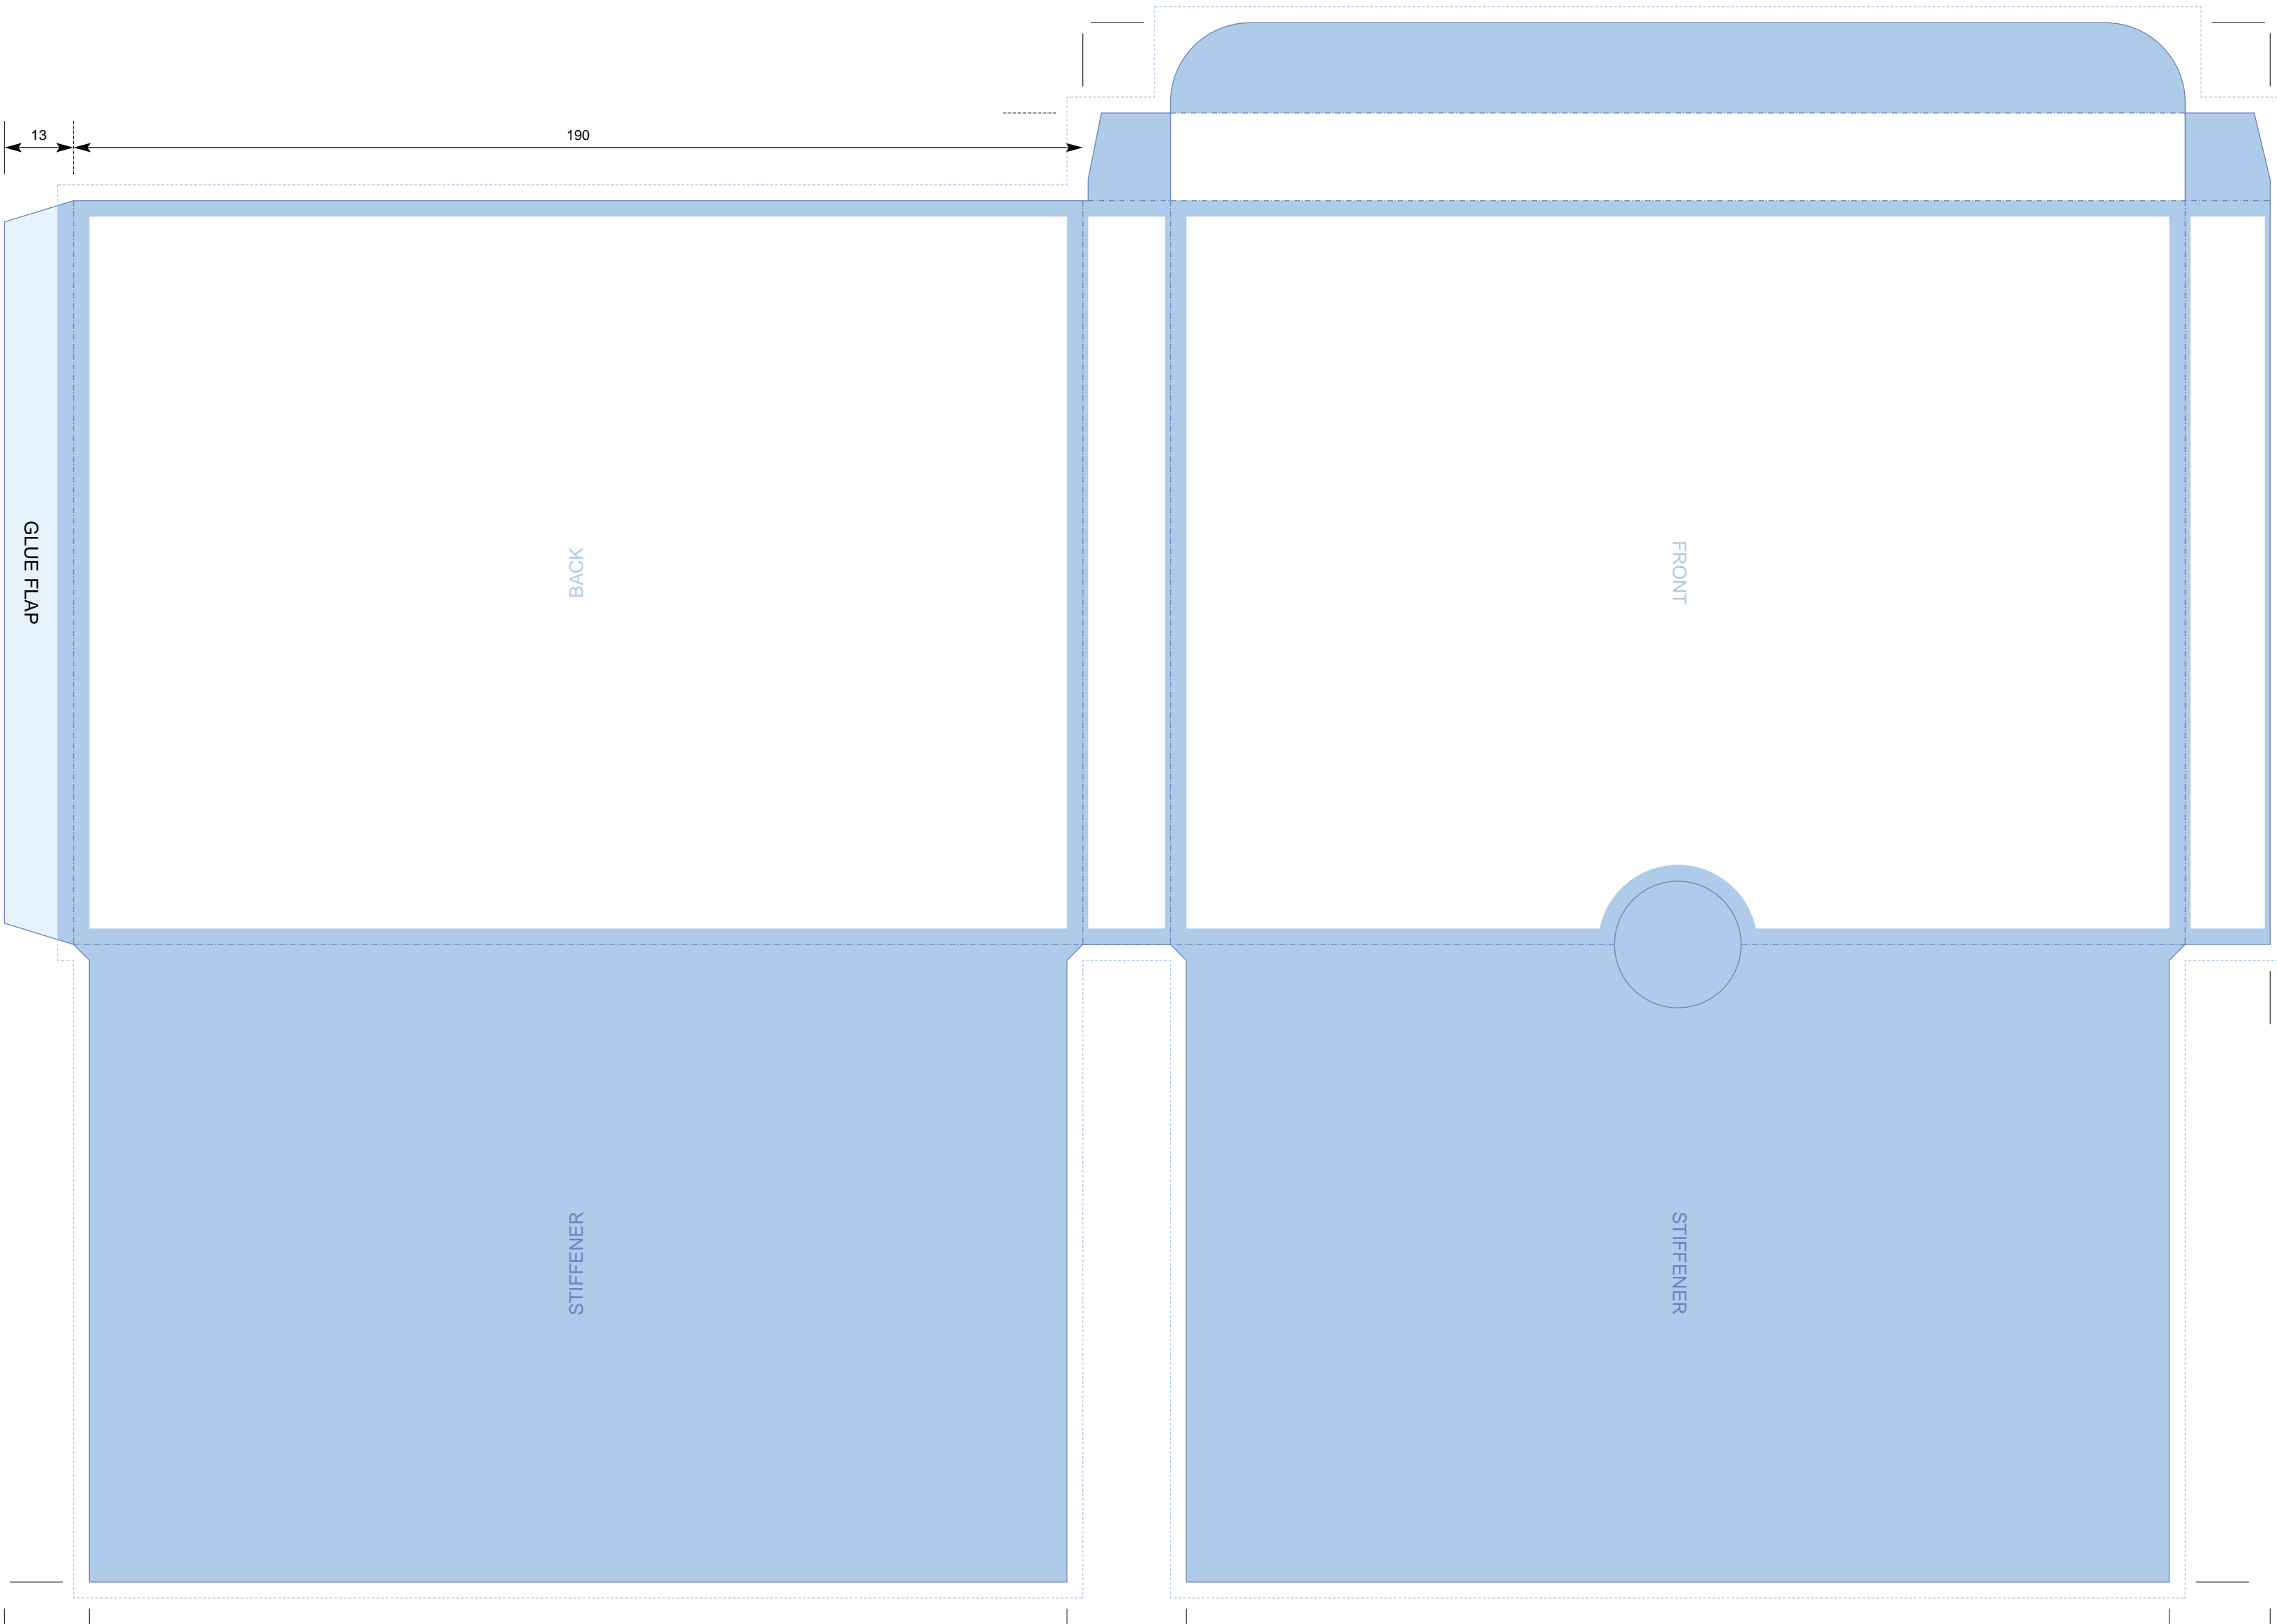

CTP Template: DVD_SLP5
 DVD Slipcase with one tuck-in flap (with stiffeners) to hold 2DVD Delgapack with pouch

COLOURS
 CYAN
 MAGENTA
 YELLOW
 BLACK

Key:
 No text area
 No print area
 Bleed
 Trim
 Fold

PLEASE NOTE THIS TEMPLATE HAS BEEN CREATED USING SPECIFIC CO-ORDINATES REQUIRED FOR COMPUTER TO PLATE IMAGING AND IS NOT TO BE ALTERED, MOVED OR THE DOCUMENT SIZE CHANGED. ALL DIMENSIONS ARE IN MILLIMETRES. BLEED ALLOWANCE OF 3MM ON TRIMMED EDGES